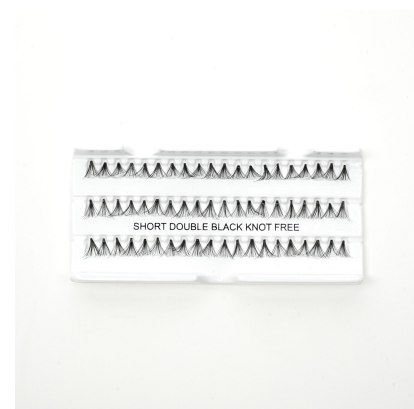

Price: 4,25 \$

**HUMAN HAIR
STRIPPED LASHES 2
PAIRS**

This is a short description

[Read More](#)

SKU: EL#SABAH

Price: 4,25 \$

**HUMAN HAIR 3D
LASHES**

This is a short description

[Read More](#)

SKU: EL#ROULETTE

Price: 2,45 \$

**INDIVIDUAL SHORT
DOUBLE BLACK
EYELASHES**

This is a short description

[Read More](#)

SKU: EL#SDB

Price: 4,25 \$

**INDIVIDUAL SHORT
DOUBLE BLACK KNOT
FREE EYELASHES**

This is a short description

[Read More](#)

SKU: EL#SDBKF

Price: 4,25 \$

**HUMAN HAIR
STRIPPED LASHES 2
PAIRS**

This is a short description

[Read More](#)